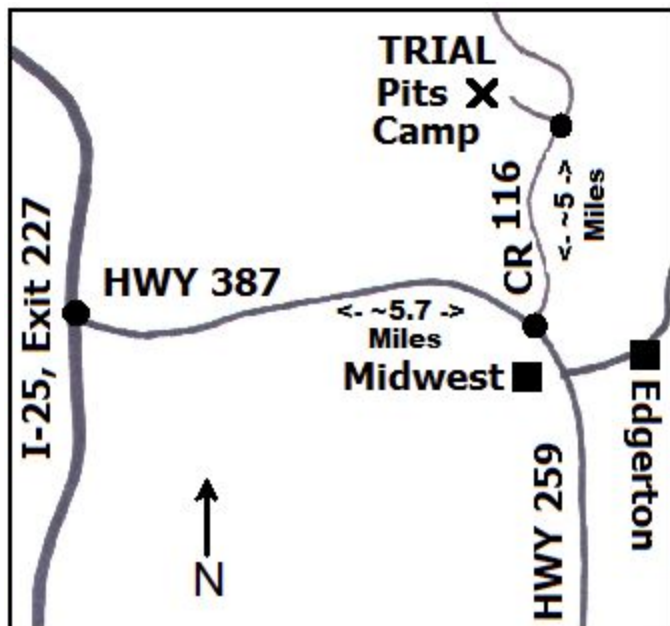

SAT: Signup 9:00 Ride at 10:00

SUN: Signup 8:00 Ride at 9:00

ENTRY FEES / Day

Members \$20, Non-members \$25, Junior \$5

ANNUAL MEMBERSHIP \$25 Single, \$30 Family

CLASSES: Junior A & B, Novice, Amateur, Last Class, Vintage A & B, Intermediate, Senior Intermediate, Advanced, Senior Advanced, Expert, Pro

38 Miles North of Casper on I-25, exit 227, East on HWY 387
~ 5.7 mi, then North on CR 116 (Light Plant Rd) ~ 5 mi to pits
Lat 43.476450, Lon -106.284721, Elevation ~4800'

Info: call or text (307) 258-5398, email - 307trials@gmail.com